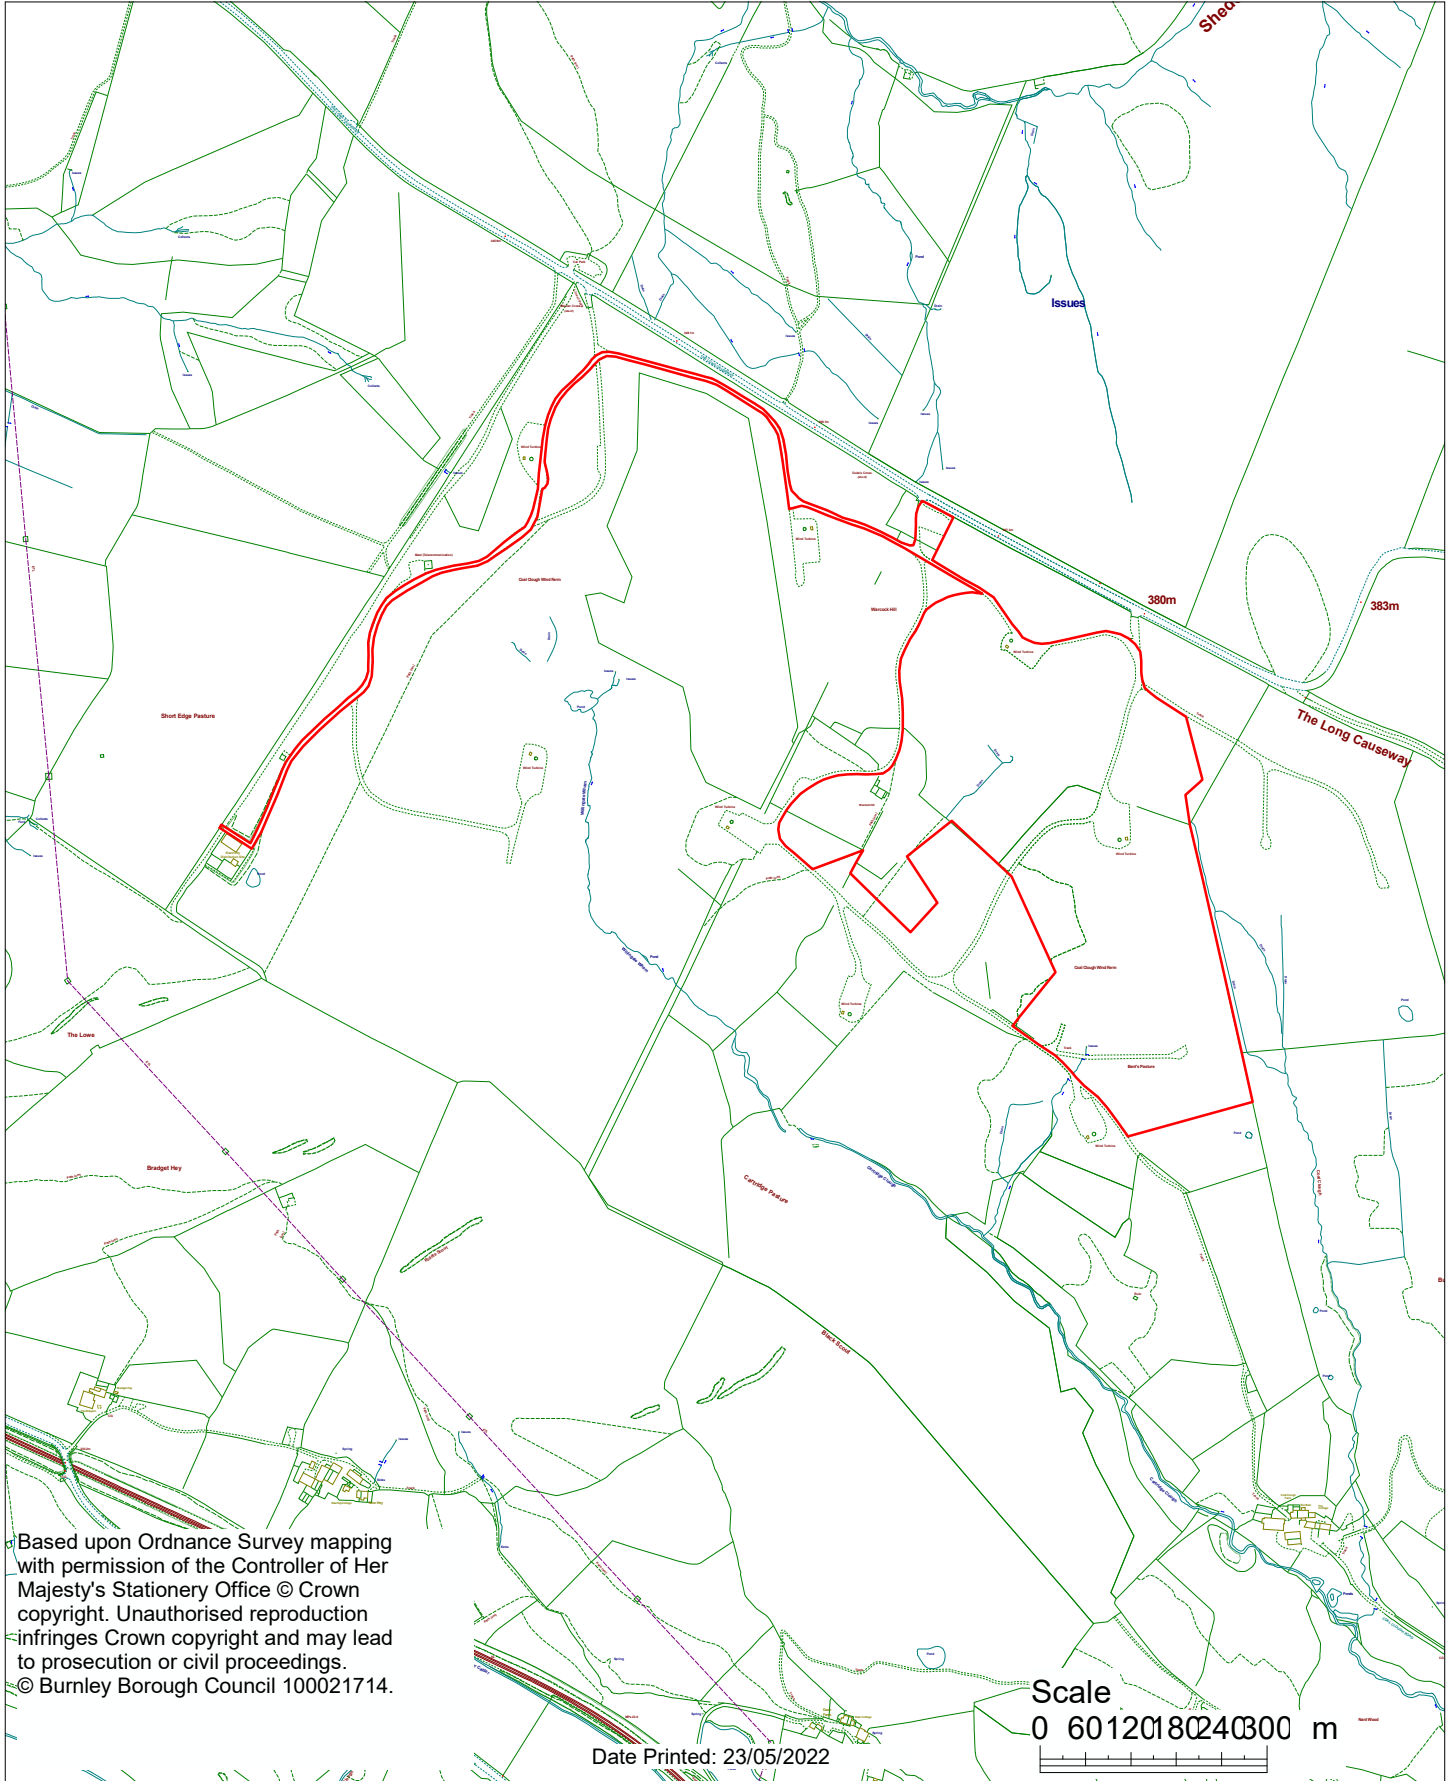

Part One Plan

Housing & Development
Town Hall, Manchester Road

Ref.

FUL/2019/0470

Paul Gatrell Head of Housing and Development

Location:

Coal Clough Windfarm, The Long Causeway, Cliviger, Burnley

1:10000

Based upon Ordnance Survey mapping with permission of the Controller of Her Majesty's Stationery Office © Crown copyright. Unauthorised reproduction infringes Crown copyright and may lead to prosecution or civil proceedings.
© Burnley Borough Council 100021714.

Date Printed: 23/05/2022

Scale
0 60 120 180 240 300 m